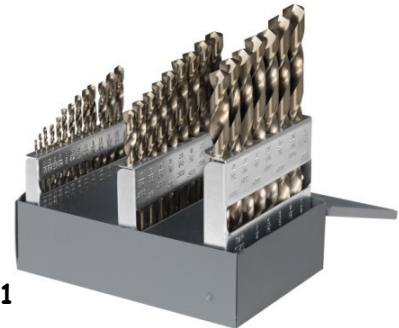

## Special Buy Drill Sets

C18125

### HSS Black & Gold Jobber

- ✓ 135° split point is self-centering, for reduced thrust and easier penetration
- ✓ Three flats on sizes above 11/64" for tighter chucking
- ✓ Black and gold finish for enhanced operation and long drill life
- ✓ For general purpose drilling and maintenance applications

### HSS Cobalt Jobber

- ✓ 135° split point for faster, easier drill penetration
- ✓ Straw finish
- ✓ Designed to drill tough, high-tensile materials and work-hardening materials high-strength alloy steels, stainless steel, titanium, manganese steel, armor plate, & Inconel

### HSS Black & Gold Reduced Shank (Prentice)

- ✓ 118° split point
- ✓ 3 flats on 1/2" reduced shank
- ✓ Black and gold finish

Cle-Line #	Description	Size	Pieces	Case	A.C.T. #	PRICE!
C18125	<i>Heavy Duty</i> Black & Gold Jobber Length Drill	1/16" - 1/2"	29 pc	Metal	299267	\$ 91.95
C21121	<i>Heavy Duty</i> Cobalt Straw & Gold Oxide Jobber Length Drill	1/16" - 1/2"	29 pc	Metal	299268	\$161.85
C21164	<i>Reduced Shank</i> Black & Gold Silver & Deming Drill	9/16" - 1"	9 pc	Plastic	299269	\$169.88